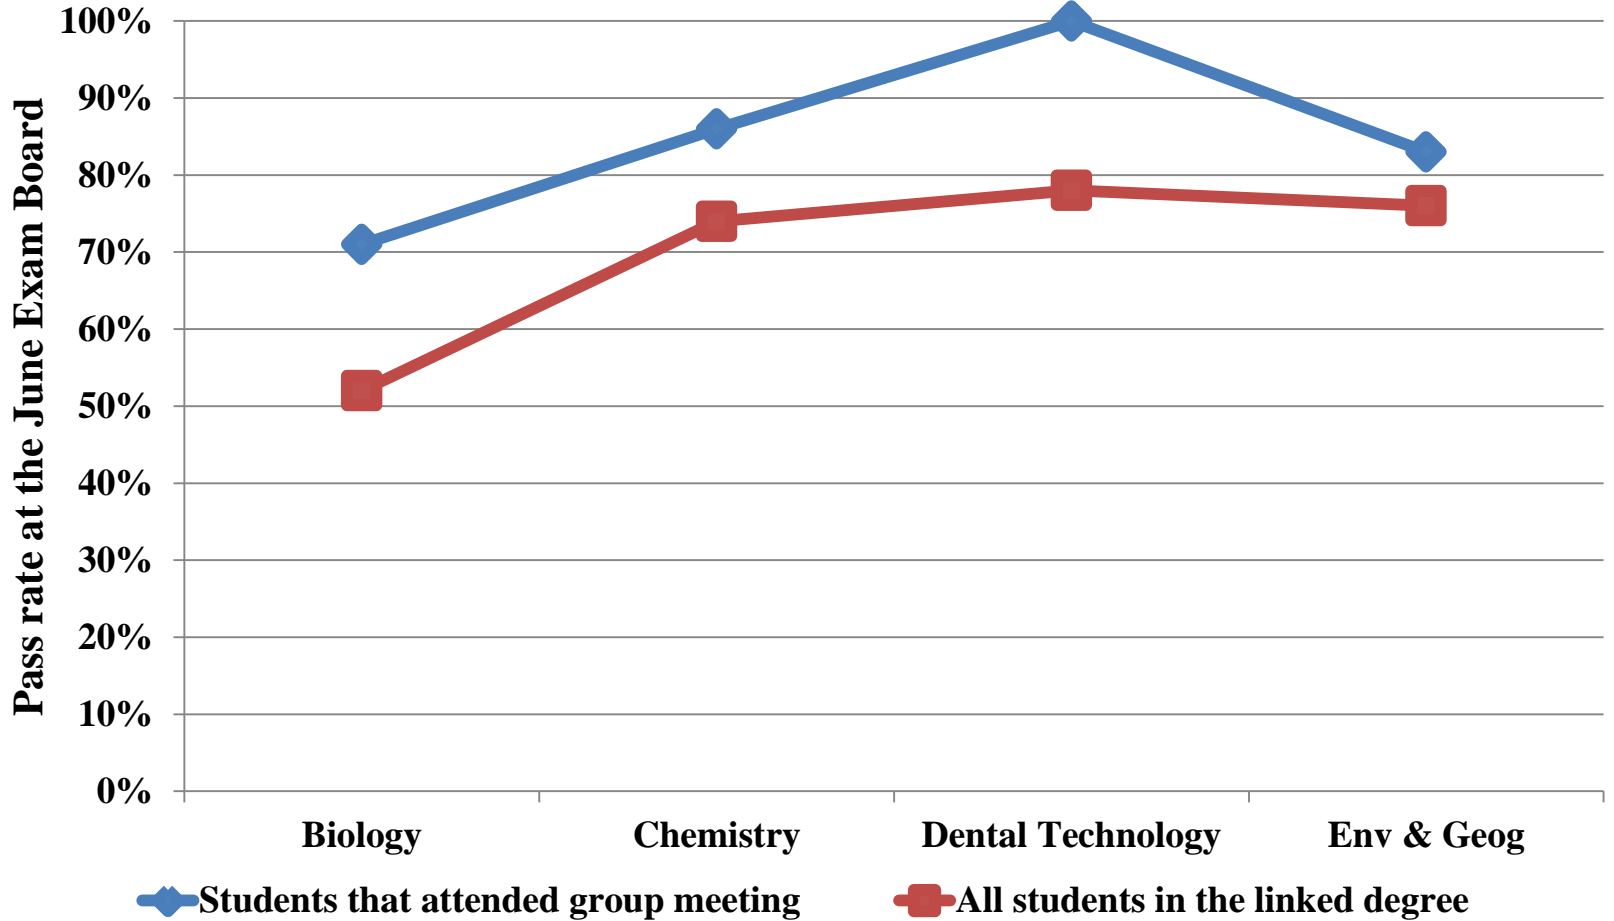

Pass rate of students at the June Exam board

Percentage of students that pass at June exam board

The percentage of students that pass the foundation year at the June Exam Board in Biology, Chemistry, Dental Technology and Environment & Geog. linked degrees (08/09 – 10/11 sessions)