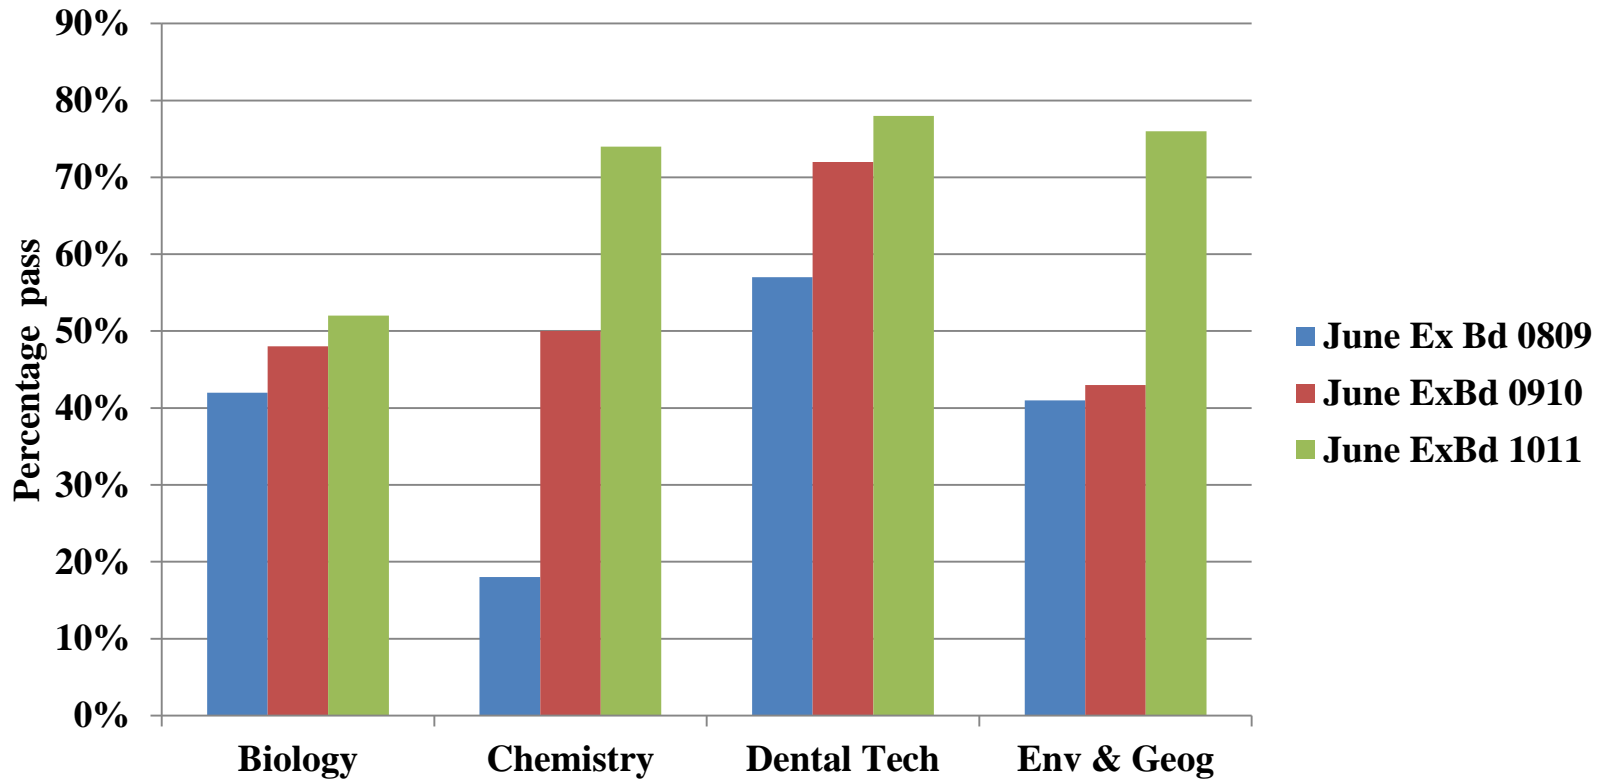

Pass rate of students at the June Exam board

Percentage of students that pass at June exam board

The percentage of students that pass the foundation year at the June Exam Board in Biology, Chemistry, Dental Technology and Environment & Geog. linked degrees (08/09 – 10/11 sessions)